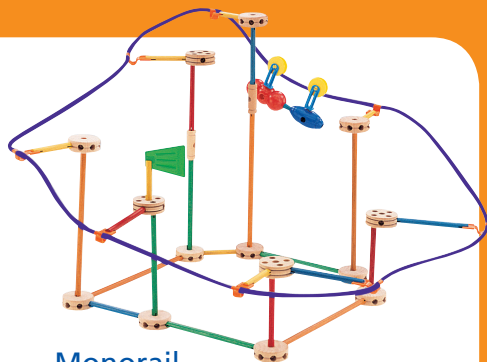

Airplane

Helicopter

Windmill

46 PIECE STARTER SET

Product and colors may vary.
© 2006 Hasbro. All Rights Reserved.
TM & ® denote U.S. Trademarks.
01531/54811/54809 P/N 657448000

**BUILD
BIG
FAST!**

Thank you for purchasing this TINKERTOY construction set. You and your children will enjoy the same creative play that millions have appreciated since 1913! For even larger structures, combine this set with other sets – the only limit to what you can build is your imagination!

WARNING:

CHOKING HAZARD-Small parts.
Not for children under 3 years.

AGE 3+

Airplane

Race Car

Tank

Working Elevator

Robot

102 PIECE JUMBO BUILDER SET

Guitar,
Microphone/
Stand

Monorail

Tractor/Cart

Space Shuttle

Swing Set

66 PIECE JUNIOR BUILDER SET